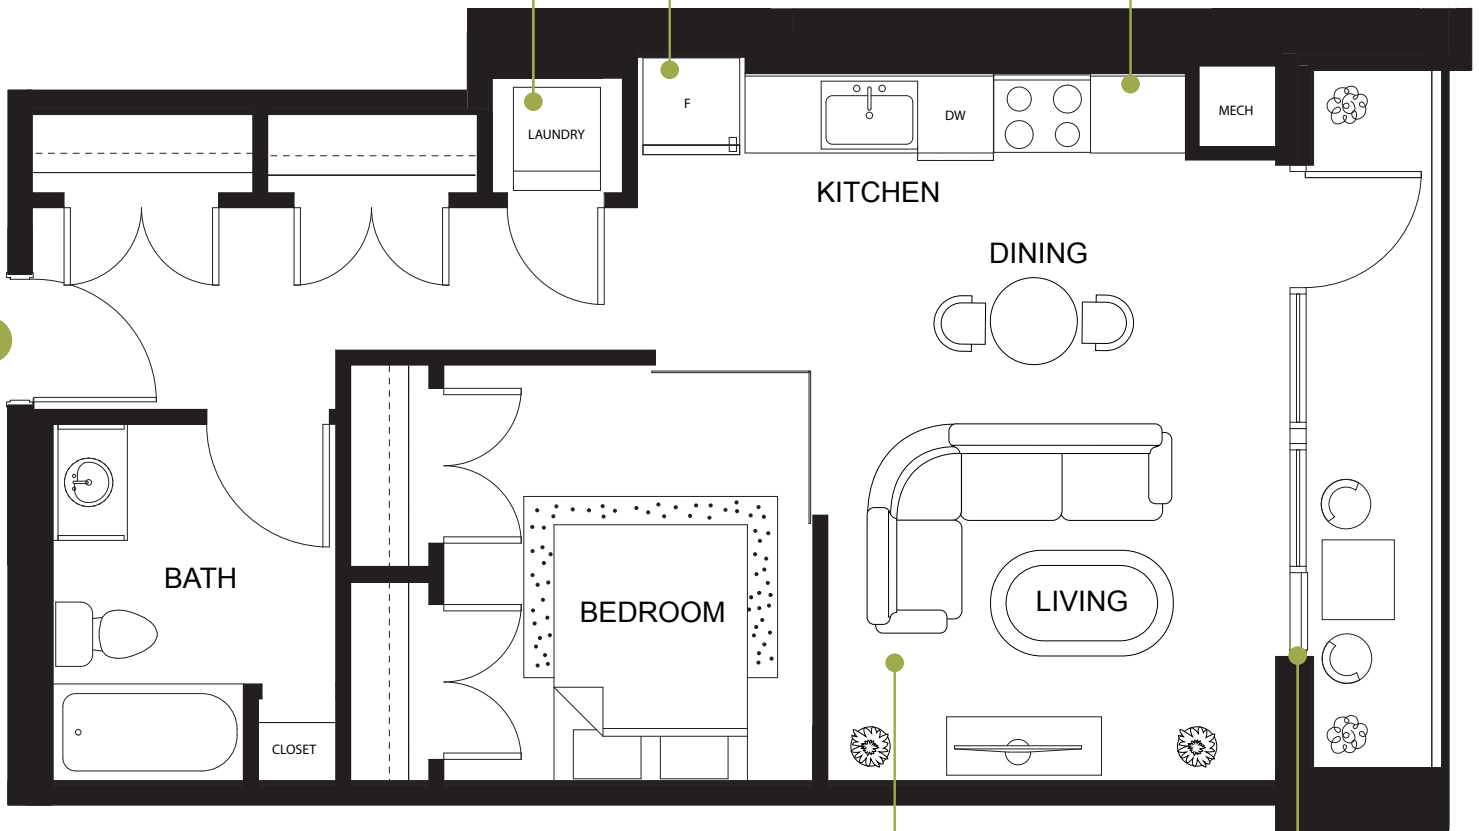

# BRAEBURN SUITE

**1 BEDROOM**  
Suite: 655 sq. ft.  
Balcony: 65 sq. ft.

**In-Suite Washer & Dryer**

**Stainless Steel Appliances**

**Quartz Countertops & Tiled Backsplash**

**Keyless Suite Entry**

**Large Open Concept Living & Dining Area**

**Oversized Windows**